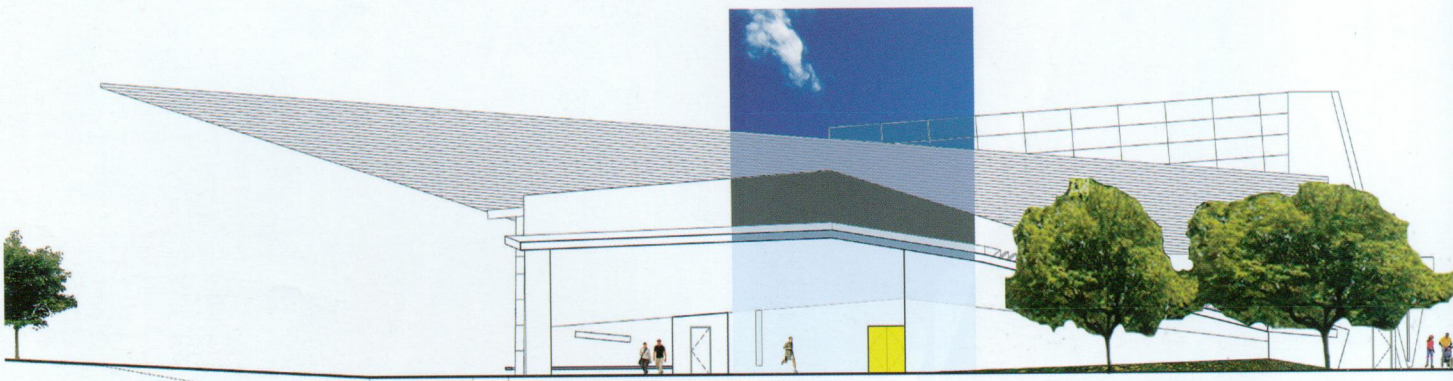

grazie al paesaggio e l'arte, attraverso la scoperta del pubblico; è un paesaggio verde molto 'cc
si può dire, artefatto rispetto a una sua possibile naturalità originaria. Questa rotonda urbana div
architettura, un nuovo landmark urbano che segnala in modo deciso la parte di città.
Come si vede dal disegno in pianta dell'ArtsPark, il progetto prevede una serie di spazi per attività var
te, spazi anche all'aperto, tra cui il Grove, un piazza per attività e un'area per il gioco dei bambini.
trale, inoltre, potrà ospitare eventi speciali e festival.
All'interno dell'area è invece in costruzione, ma sarà terminato a breve, il Visual Arts Pavilion, un ec
ospitare studios per artisti professionisti oppure spazi attrezzati per corsi e stage per chi, da amat
tarsi d'arte. Il progetto del Performig Arts Pavillion, che sorgerà sul luogo di un anfiteatro preesisten
ce, non è invece ancora stato definito.
L'opera della rinomata artista giapponese Ritsuko Taho è uno dei più importanti elementi integrati
ha lavorato in collaborazione con Nothard all'opera intitolata 'Millenium Springs', una fontana lun
alti getti d'acqua che sparano verso il cielo, richiamandosi alla presenza massiccia dei tre grandi alb
cui sono collegati da un vialetto con disegno a strisce.
Attualmente lo studio è stato selezionato dalla città di Miami Beach per la progettazione del 21st C
ter and Cultural Complex, una grande piazza pubblica vicino al Miami Beach Convention Center.